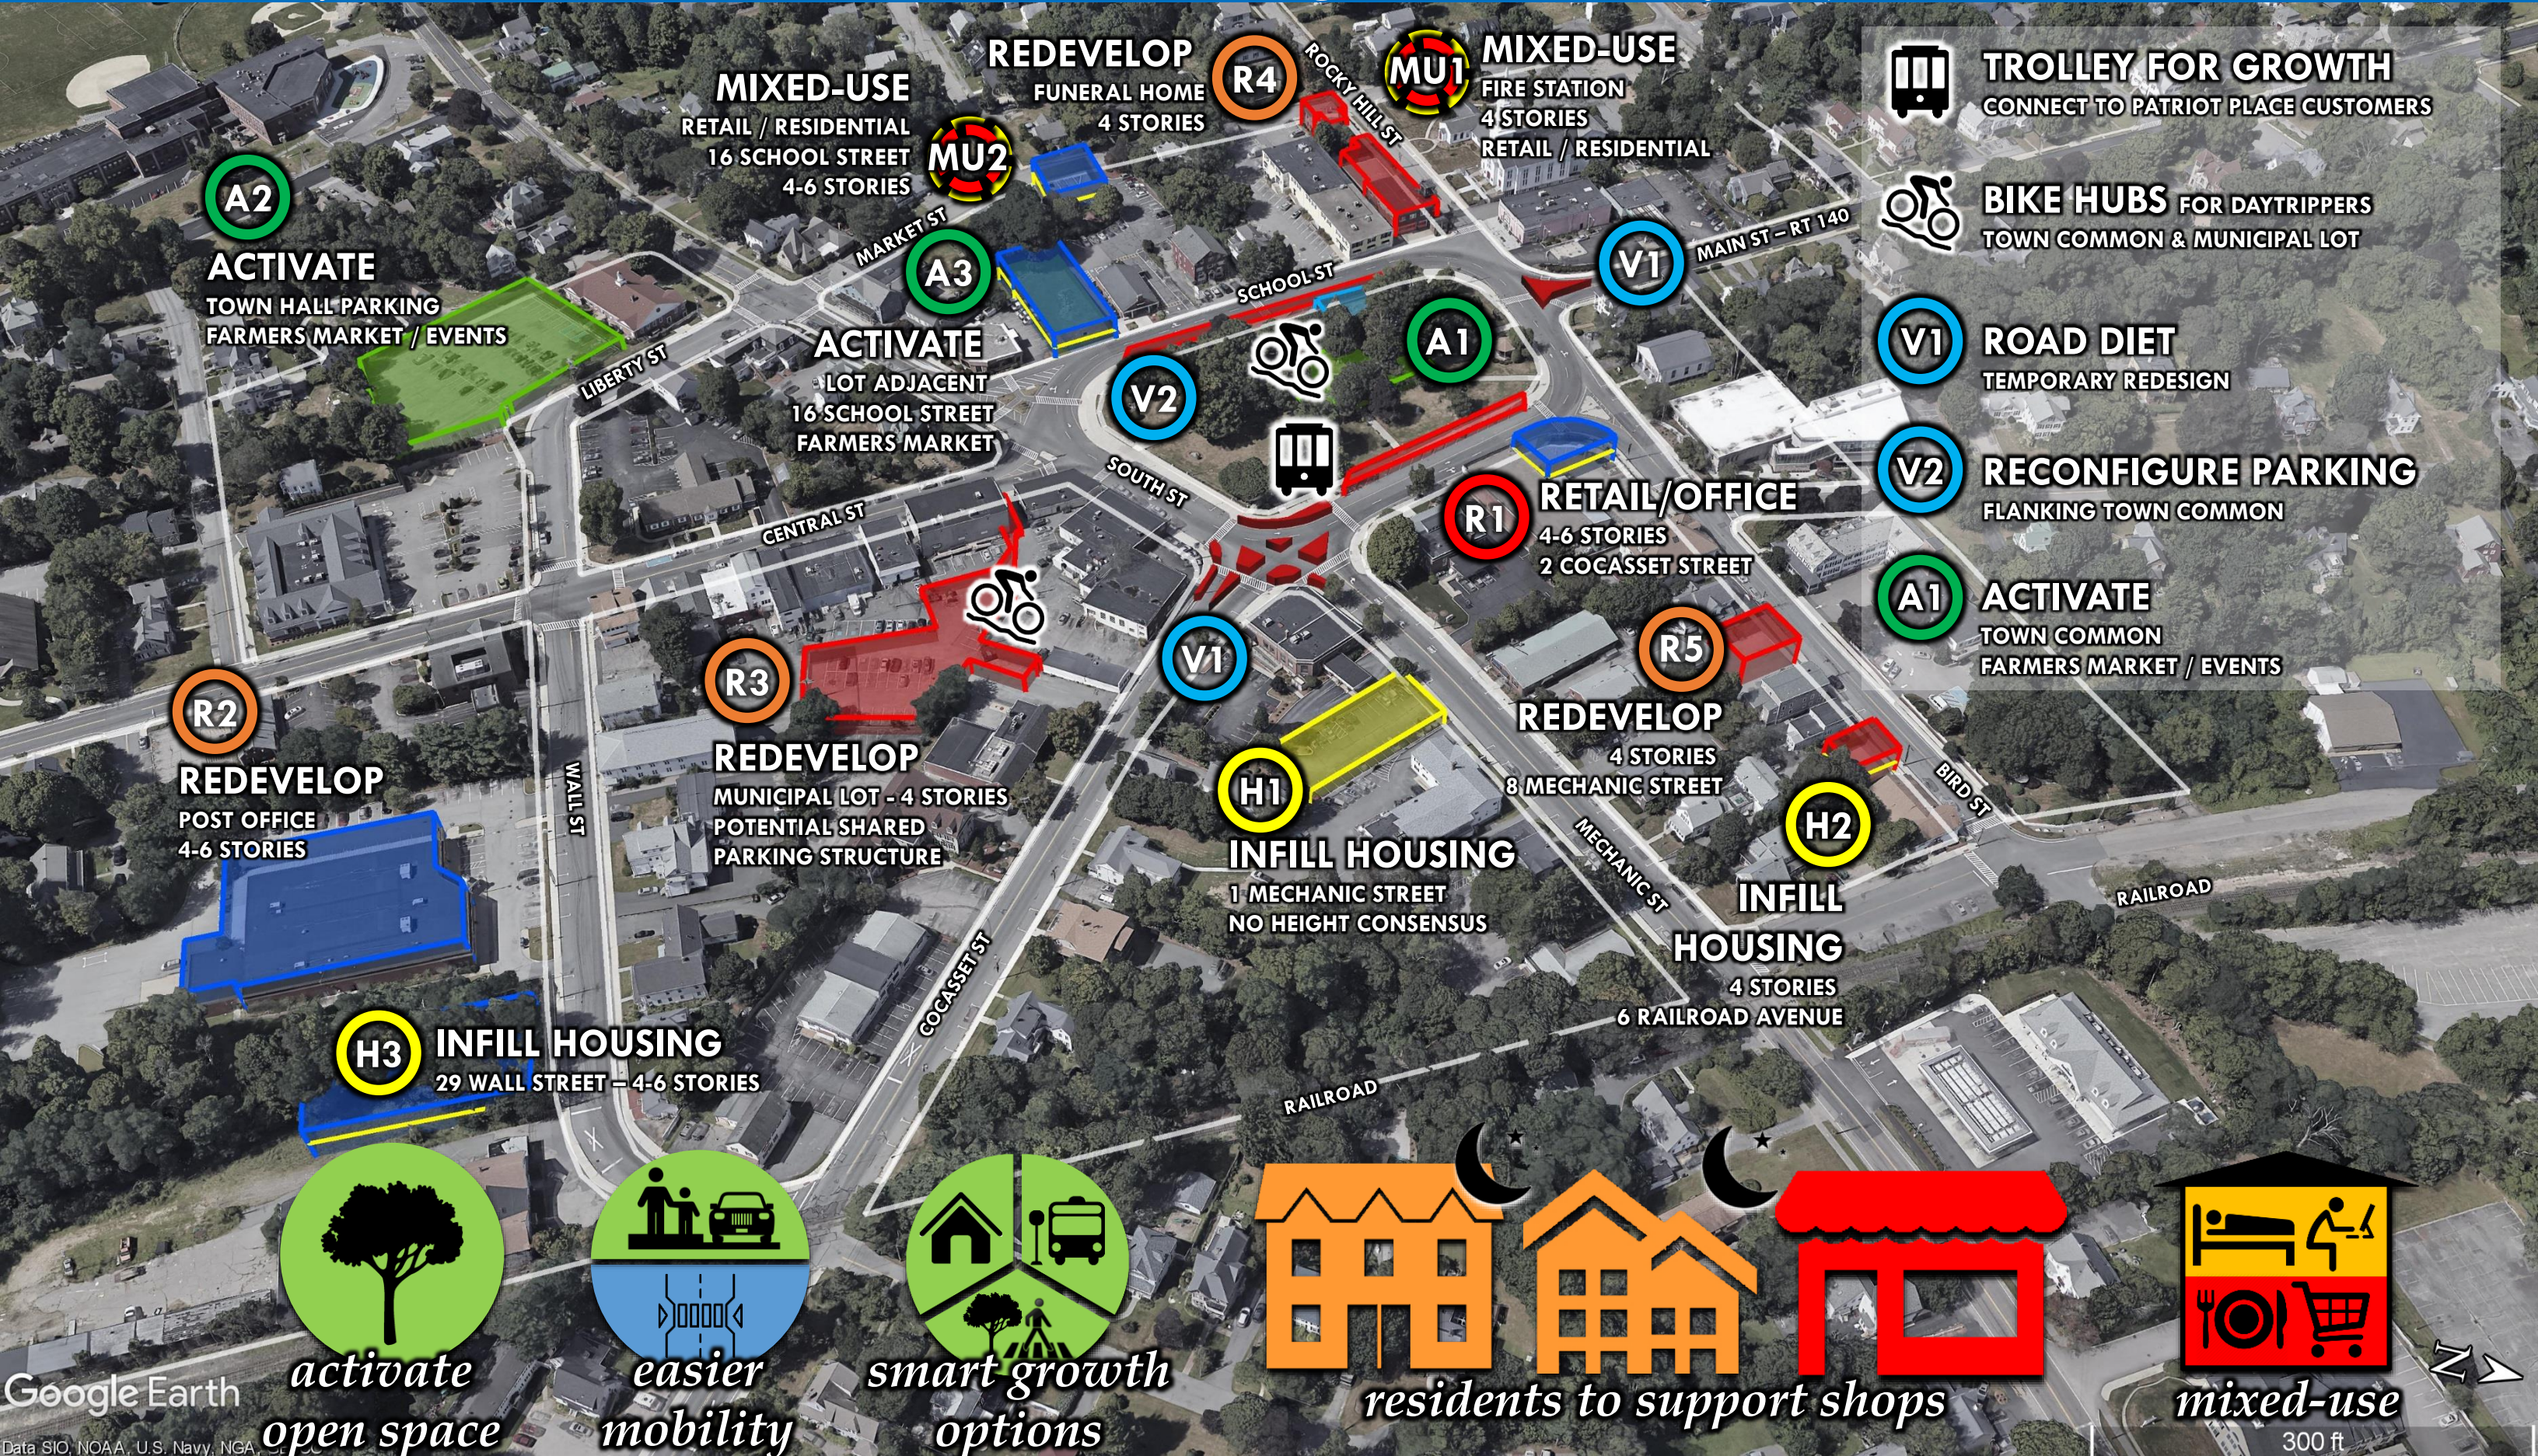

a VISION for DOWNTOWN FOXBOROUGH - at-a-glance summary map

Google Earth

Data SIO, NOAA, U.S. Navy, NGA